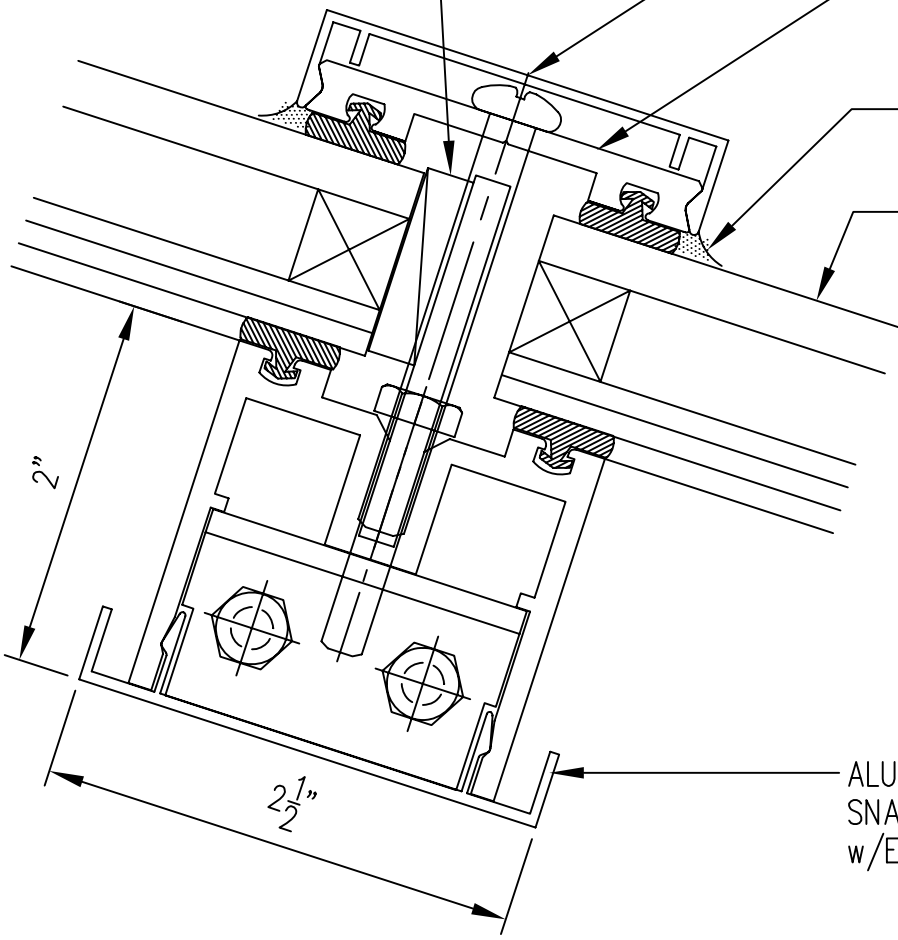

SETTING BLOCKS w/ ALUM. BAR
SUPPORT - 4 PLACES TYPICAL

ALUM. SNAP COVER
#12 MACHINE BOLT

ALUM. PRESSURE BAR
w/E.P.D.M. GASKETS

CONT. SILICONE CAP SEAL

GLAZING PANEL

ALUM. PURLIN & ALUM.
SNAP BOTTOM
w/E.P.D.M. GASKETS

2" PURLIN
FULL SCALE: