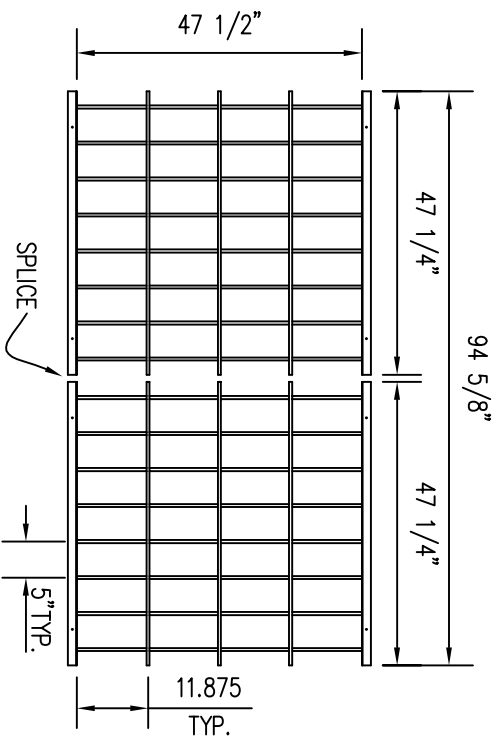

ACRALIGHT™
INTERNATIONAL SKYLIGHTS
800-325-4355

4896-BB-3

CURB MOUNT APPLICATION

SELF FLASHING APPLICATION

FINISH

○ WHITE POWDER COAT ○ OTHER _____

MODEL	INSIDE CURB DIM.	QTY.	MODEL	INSIDE CURB DIM.	QTY.
SQUARE			RECTANGULAR		
4848	48" X 48"		4896	48" X 96"	

DATE NEEDED OR SHIP BY:
STEEL BURGLAR BARS

PAGE: 3.09