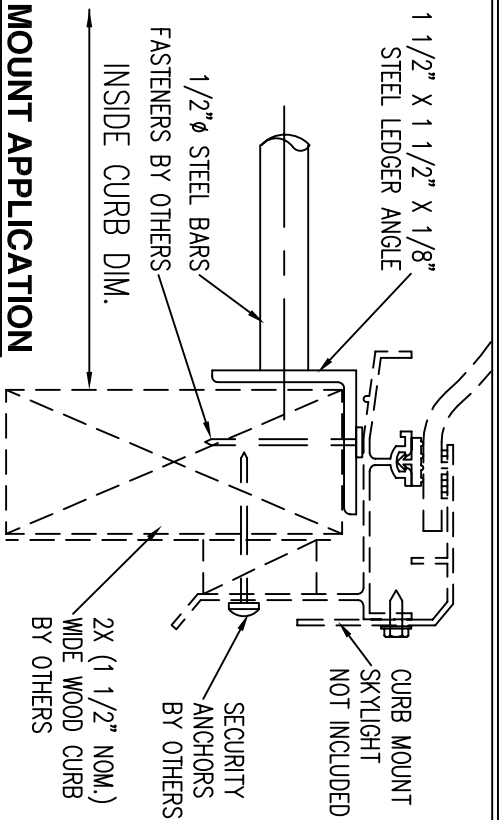

ACRALIGHT™
INTERNATIONAL SKYLIGHTS
800-325-4355

4896-BB-3

CURB MOUNT APPLICATION

SELF FLASHING APPLICATION

FINISH

○ WHITE POWDER COAT ○ OTHER _____

MODEL	INSIDE CURB DIM.	QTY.	MODEL	INSIDE CURB DIM.	QTY.
SQUARE			RECTANGULAR		
4848	48" X 48"		4896	48" X 96"	

DATE NEEDED OR SHIP BY:
STEEL BURGLAR BARS

PAGE: 3.09