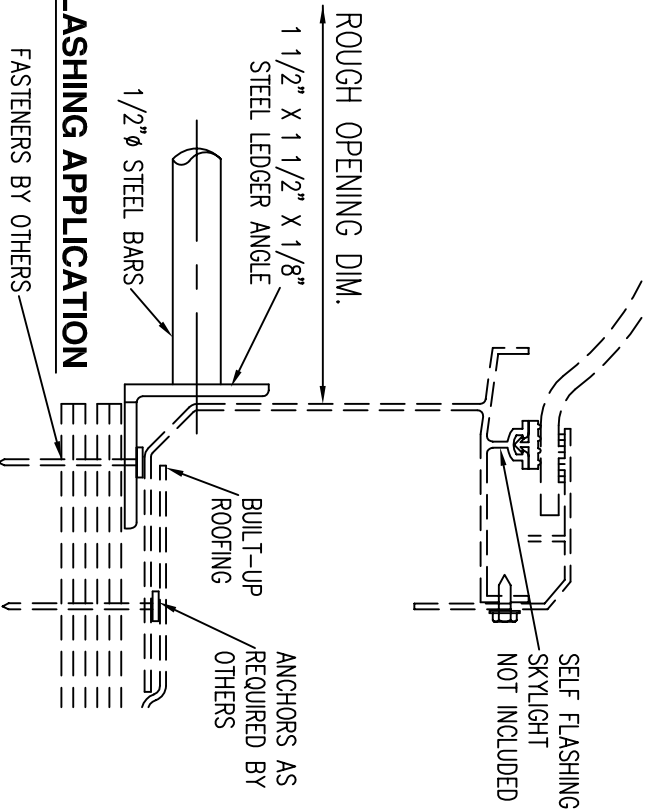

ACRALIGHT™
INTERNATIONAL SKYLIGHTS
800-325-4355

4896-BB-3

CURB MOUNT APPLICATION

SELF FLASHING APPLICATION

FINISH

○ WHITE POWDER COAT ○ OTHER _____

MODEL	INSIDE CURB DIM.	QTY.	MODEL	INSIDE CURB DIM.	QTY.
SQUARE			RECTANGULAR		
4848	48" X 48"		4896	48" X 96"	

DATE NEEDED OR SHIP BY:
STEEL BURGLAR BARS

PAGE: 3.09