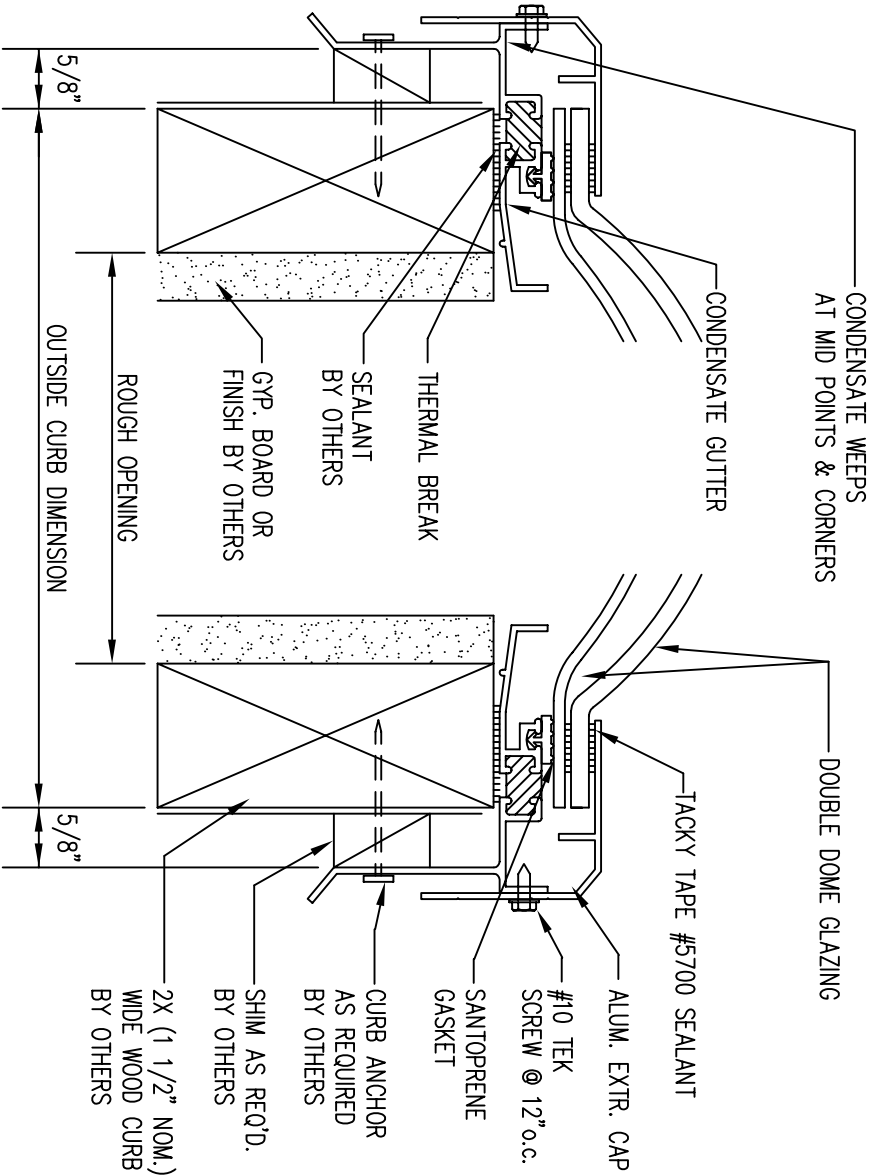

QTY.	MODEL	ROUGH OPENING	QTY.	MODEL	ROUGH OPENING
		SQUARE			RECTANGULAR
	1414	14 $\frac{1}{4}$ " X 14 $\frac{1}{4}$ "		2237	22 $\frac{1}{4}$ " X 37"
	1919	19" X 19"		2246	22 $\frac{1}{4}$ " X 46 $\frac{1}{4}$ "
	2222	22 $\frac{1}{4}$ " X 22 $\frac{1}{4}$ "		2272	22 $\frac{1}{4}$ " X 72"
	3030	30 $\frac{1}{4}$ " X 30 $\frac{1}{4}$ "		2296	22 $\frac{1}{4}$ " X 96"
	3737	37" X 37"		3037	30 $\frac{1}{4}$ " X 37"
	4242	42" X 42"		3046	30 $\frac{1}{4}$ " X 46 $\frac{1}{4}$ "
	4646	46 $\frac{1}{4}$ " X 46 $\frac{1}{4}$ "		3069	30 $\frac{1}{4}$ " X 69 $\frac{1}{2}$ "
	4848	48" X 48"		3096	30 $\frac{1}{4}$ " X 96"
	5555	55" X 55"		3496	34" X 96"
	7070	70 $\frac{1}{4}$ " X 70 $\frac{1}{4}$ "		3746	37" X 46 $\frac{1}{4}$ "
	7575	75" X 75"		3775	37" X 75"
	8484	84" X 84"		3859	38" X 59"
	9292	92 $\frac{1}{2}$ " X 92 $\frac{1}{2}$ "		4669	46 $\frac{1}{4}$ " X 69 $\frac{1}{2}$ "
		RECTANGULAR		4689	46 $\frac{1}{4}$ " X 89 $\frac{1}{2}$ "
	1422	14 $\frac{1}{4}$ " X 22 $\frac{1}{4}$ "		4896	48" X 96"
	1446	14 $\frac{1}{4}$ " X 46 $\frac{1}{4}$ "		5460	54" X 60"
	2230	22 $\frac{1}{4}$ " X 30 $\frac{1}{4}$ "		6096	60" X 96"
		CUSTOM SIZE O.D.CURB			CUSTOM SIZE O.D.CURB

A-TB-CM

SCALE: 6" = 1'-0"

PROJECT :

CUSTOMER :

APPROVED BY:

JOB NO. :

DATE SUB.:

REVISIONS

NO.	DATE	DESCRIPTION

DWG. BY: O.S.

DATE NEEDED OR SHIP BY:

ALUMINUM THERMAL BREAK CURB MOUNT DOUBLE DOME SKYLIGHT

PAGE: 1.21