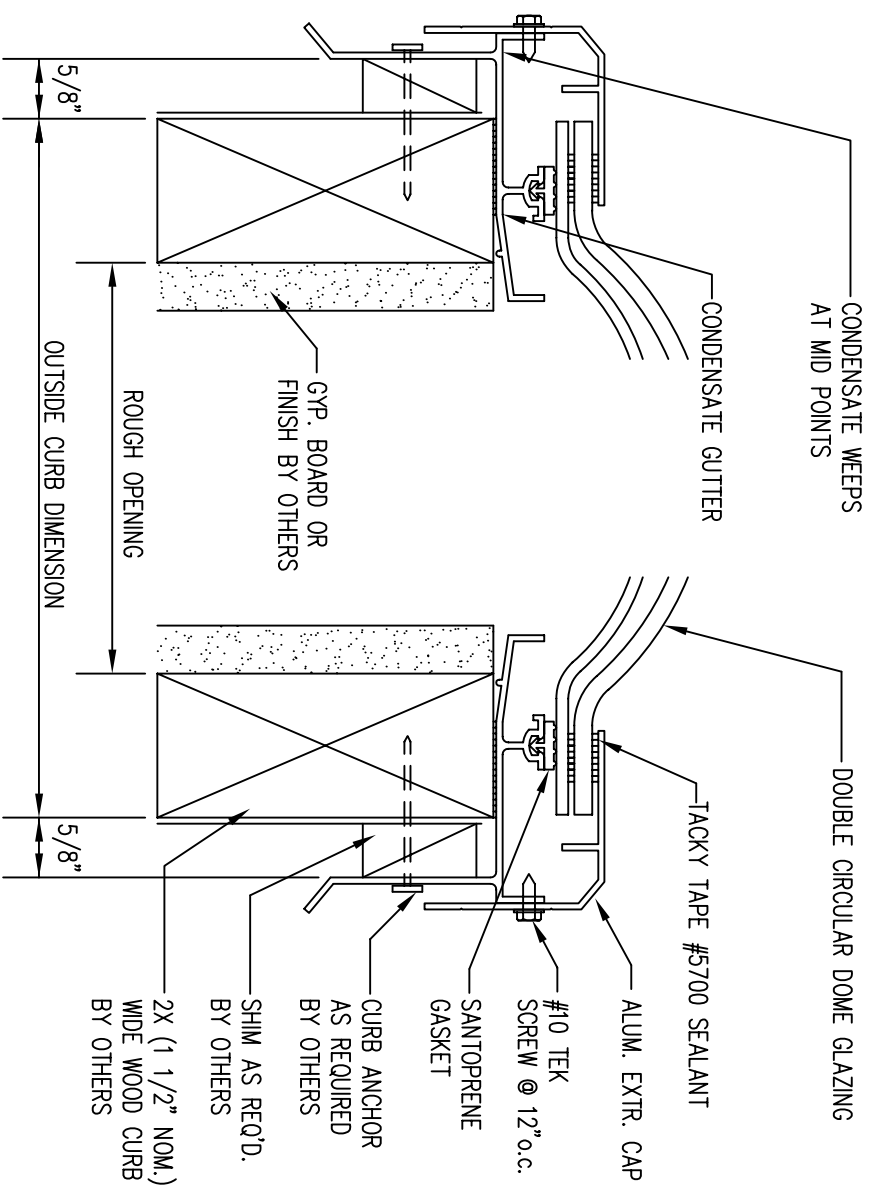

ACRALIGHT™

INTERNATIONAL SKYLIGHTS
800-325-4355

FRAME FINISH

- BRONZE ANODIZE
- CLEAR ANODIZE
- MILL (UNFINISHED)
- PAINT (BRONZE, WHITE, OR CUSTOM COLOR: _____)

DOUBLE DOME GLAZING

- | | |
|---|---|
| <ul style="list-style-type: none"> <input type="radio"/> WHITE (AW) <input type="radio"/> CLEAR COLORLESS(AC) <input type="radio"/> BRONZE (AB) <input type="radio"/> GRAY (AG) OTHER: _____ | <ul style="list-style-type: none"> <input type="radio"/> WHITE (AW) <input type="radio"/> CLEAR COLORLESS(AC) <input type="radio"/> BRONZE (AB) <input type="radio"/> GRAY (AG) OTHER: _____ |
|---|---|

QTY.	MODEL	ROUGH OPENING
	CIRCULAR	
24		24" ϕ
31		31" ϕ
43		43" ϕ
54		54" ϕ
67		67" ϕ
79		79" ϕ
91		91" ϕ
		CUSTOM SIZE OUTSIDE CURB DIMENSION

A-C-CM

SCALE: 6" = 1'-0"

PROJECT :		REVISIONS
CUSTOMER :		<input type="checkbox"/>
APPROVED BY:		<input type="checkbox"/>
JOB NO. :	DWG. BY: O.S.	DATE NEEDED OR SHIP BY:
DATE SUB.:	ALUMINUM CIRCULAR CURB MOUNT DOUBLE DOME SKYLIGHT	PAGE: 1.18