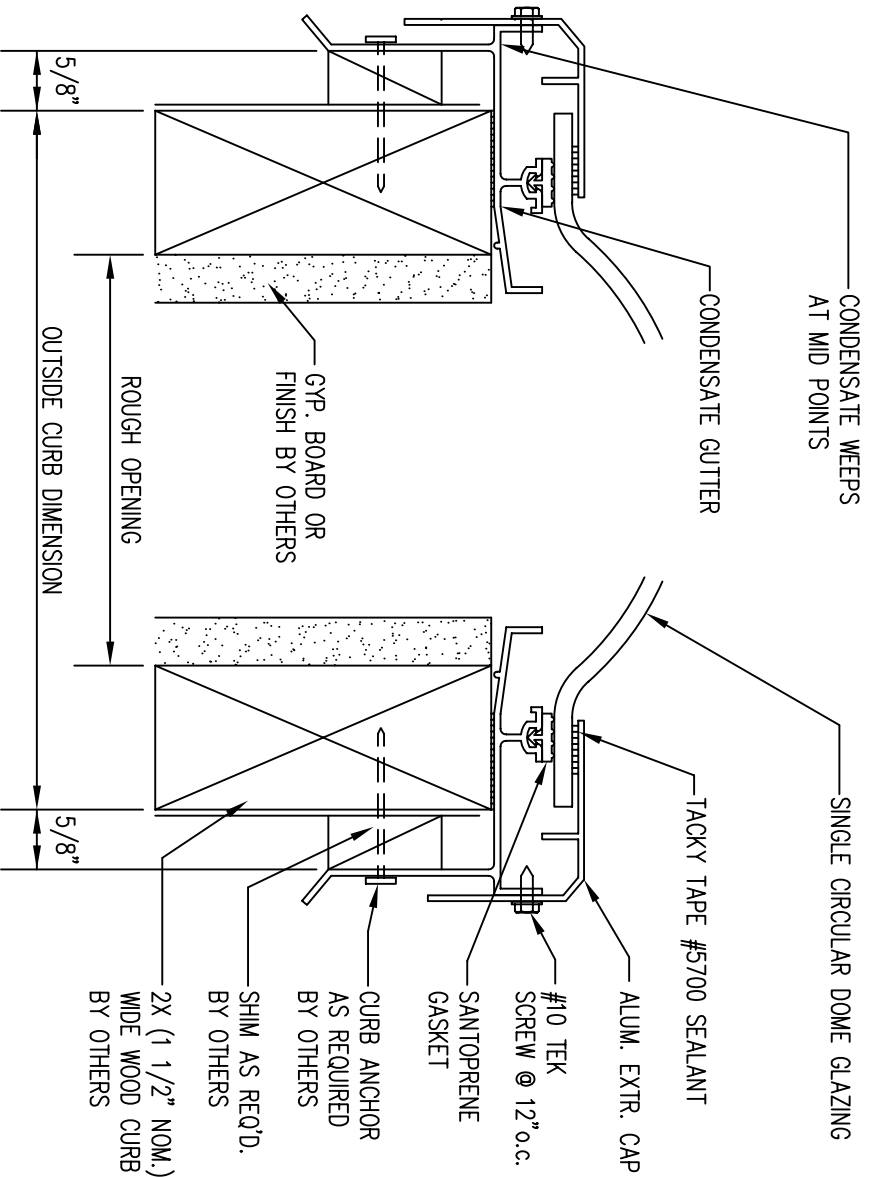

ACRALIGHT™

INTERNATIONAL SKYLIGHTS

800-325-4355

FRAME FINISH

- BRONZE ANODIZE
- CLEAR ANODIZE
- MILL (UNFINISHED)
- PAINT: (BRONZE, WHITE, OR
- CUSTOM COLOR: _____

SINGLE DOME GLAZING

- WHITE (AW)
- CLEAR COLORLESS (AC)
- BRONZE (AB)
- GRAY (AG)
- OTHER: _____

QTY.	MODEL	ROUGH OPENING
	CIRCULAR	
24		24" ϕ
31		31" ϕ
43		43" ϕ
54		54" ϕ
67		67" ϕ
79		79" ϕ
91		91" ϕ

QTY. CUSTOM SIZE OUTSIDE CURB DIMENSION

A-C-C-M

SCALE: 6" = 1'-0"

PROJECT :

CUSTOMER :

APPROVED BY:

JOB NO. :

DATE SUB. :

REVISIONS

NO.	DATE	DESCRIPTION
1		
2		
3		

DATE NEEDED OR SHIP BY:

DWG. BY: O.S. ALUMINUM CIRCULAR CURB MOUNT SINGLE DOME SKYLIGHT

PAGE: 1.17