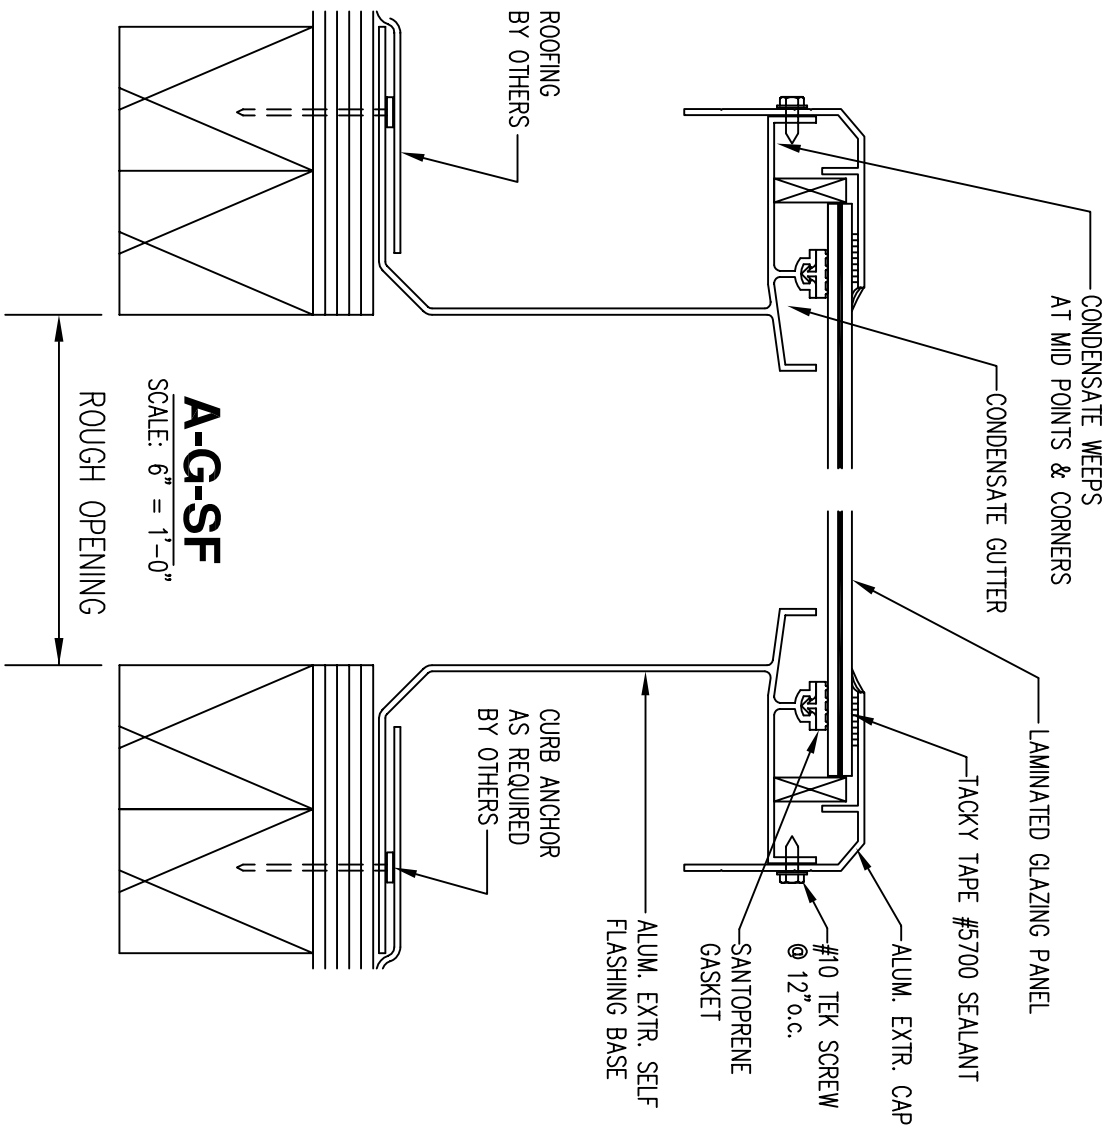

### 1/4" LAMINATED GLAZING PANEL

- CLEAR LAMINATE
- BRONZE LAMINATE
- GRAY LAMINATE
- WHITE LAMINATE
- OTHER: \_\_\_\_\_

QTY	MODEL	ROUGH OPENING	QTY	MODEL	ROUGH OPENING
		SQUARE			RECTANGULAR
1414	14 1/4"	14 1/4"	2230	22 1/4"	30 1/4"
1919	19"	19"	2237	22 1/4"	37"
2222	22 1/4"	22 1/4"	2246	22 1/4"	46 1/4"
3030	30 1/4"	30 1/4"	2272	22 1/4"	72"
3737	37"	37"	2296	22 1/4"	96"
			3037	30 1/4"	37"
			3046	30 1/4"	46 1/4"
		CUSTOM SIZE			ROUGH OPENING
					CUSTOM SIZE
					ROUGH OPENING

### NOTE:

- 1.) MINIMUM 2/12 PITCH REQUIRED ON GLASS UNITS
- 2.) CUSTOM SIZES AVAILABLE UPON REQUEST
- 3.) GLASS THICKNESS MAY CHANGE ON LARGER SIZE SKYLIGHTS

<b>PROJECT :</b>		<b>REVISIONS</b>
<b>CUSTOMER</b>		
<b>APPROVED BY:</b>		△ _____
<b>DATE:</b>		△ _____
<b>JOB NO. :</b>	<b>DWG. BY: O.S.</b>	△ _____
<b>DATE SUB.:</b>	<b>DATE NEEDED OR SHIP BY:</b>	△ _____
<b>ALUMINUM SELF FLASHING SINGLE LAMINATED GLASS SKYLIGHT</b>		<b>PAGE: 1.15</b>