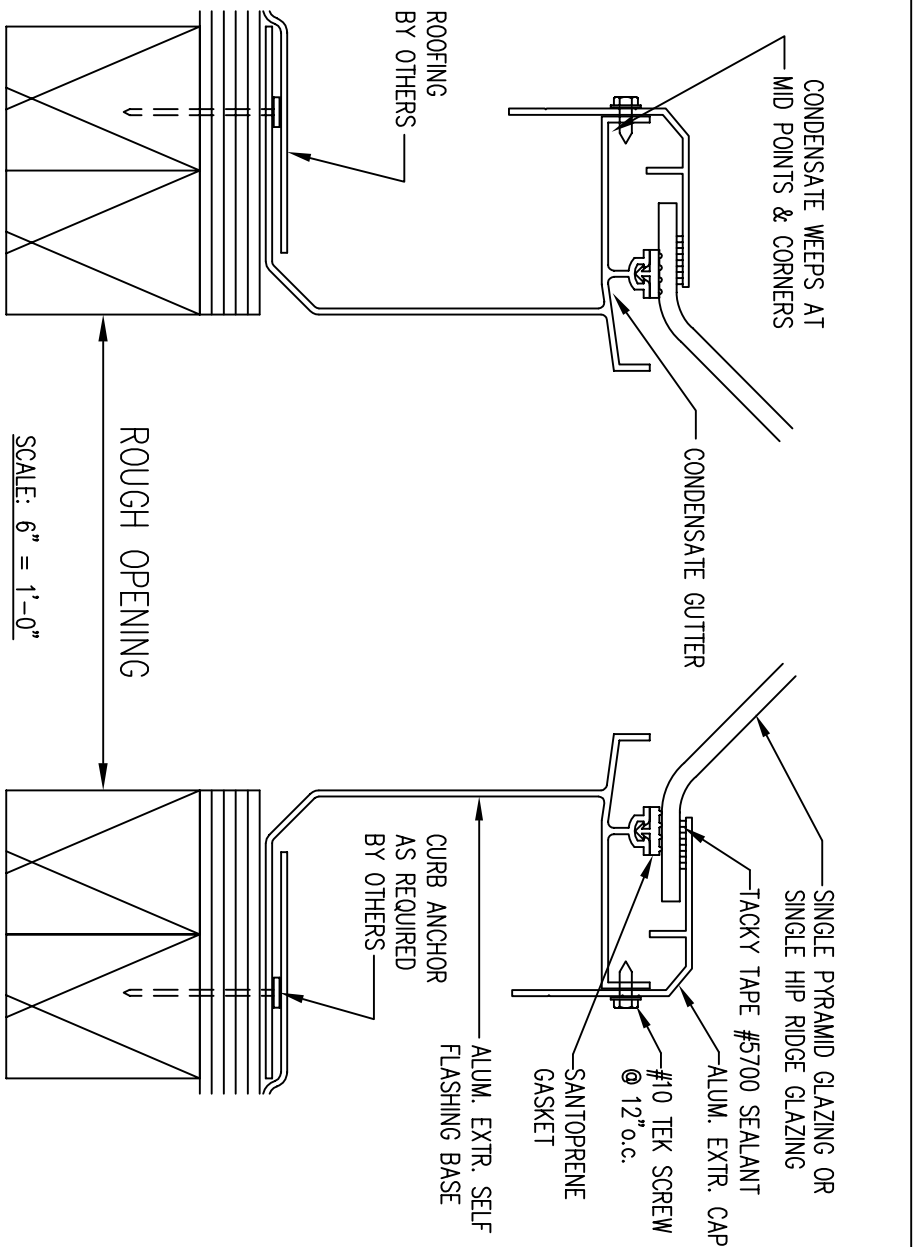

- WHITE (AW)
- CLEAR COLORLESS (AC)
- BRONZE (AB)
- GRAY (AG)
- OTHER: _____

QTY.	MODEL	ROUGH OPENING SQUARE (PYRAMID)	QTY.	MODEL	ROUGH OPENING RECTANGULAR (HIP RIDGE)
1414	14 1/4"	14 1/4" X 14 1/4"	2237	22 1/4"	22 1/4" X 37"
1919	19"	19" X 19"	2246	22 1/4"	22 1/4" X 46 1/4"
2222	22 1/4"	22 1/4" X 22 1/4"	2272	22 1/4"	22 1/4" X 72"
3030	30 1/4"	30 1/4" X 30 1/4"	2296	22 1/4"	22 1/4" X 96"
3737	37"	37" X 37"	3037	30 1/4"	30 1/4" X 37"
4242	42"	42" X 42"	3046	30 1/4"	30 1/4" X 46 1/4"
4646	46 1/4"	46 1/4" X 46 1/4"	3069	30 1/4"	30 1/4" X 69 1/4"
4848	48"	48" X 48"	3096	30 1/4"	30 1/4" X 96"
5555	55"	55" X 55"	3496	34"	34" X 96"
7070	70 1/4"	70 1/4" X 70 1/4"	3746	37"	37" X 46 1/4"
7575	75"	75" X 75"	3775	37"	37" X 75"
8484	84"	84" X 84"	3859	38"	38" X 59"
9292	92 1/2"	92 1/2" X 92 1/2"	4669	46 1/4"	46 1/4" X 69 1/4"
RECTANGULAR (HIP RIDGE)					
	1422	14 1/4" X 22 1/4"	4689	46 1/4"	46 1/4" X 89 1/4"
	1446	14 1/4" X 46 1/4"	5460	54"	54" X 60"
	2230	22 1/4" X 30 1/4"	6096	60"	60" X 96"
CUSTOM SIZE PYR. ROUGH OPENING			CUSTOM SIZE HIP ROUGH OPENING		

ROUGH OPENING
SCALE: 6" = 1'-0"

PROJECT : _____

CUSTOMER : _____

APPROVED BY: _____

DATE: _____

JOB NO. : _____

DWG. BY: O.S. _____

DATE NEEDED OR SHIP BY: _____