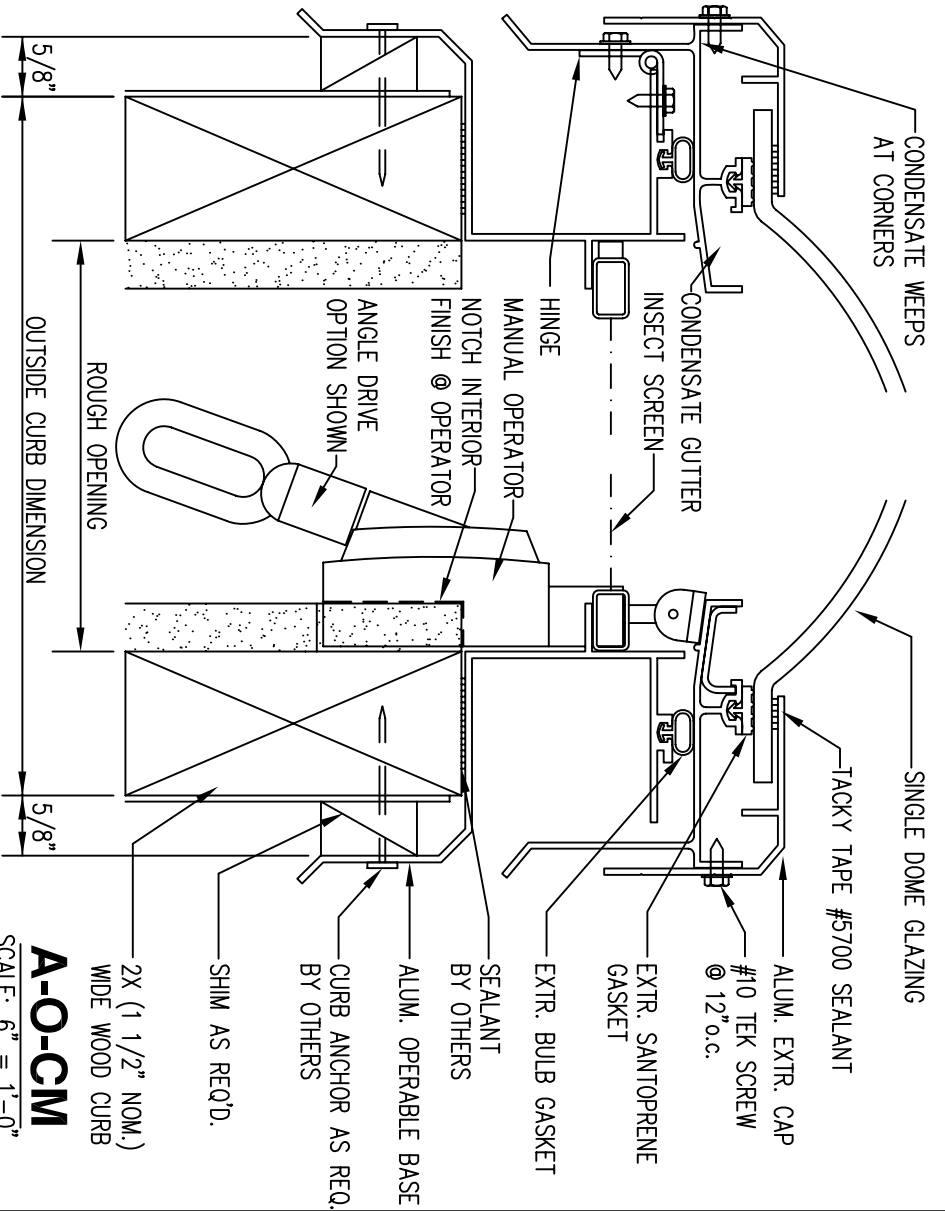

NOTE: 1.) FIRST CURB DIMENSION DENOTES HINGE SIDE  
2.) LARGER SIZES REQUIRE WITH DUAL SPINDLE DRIVES