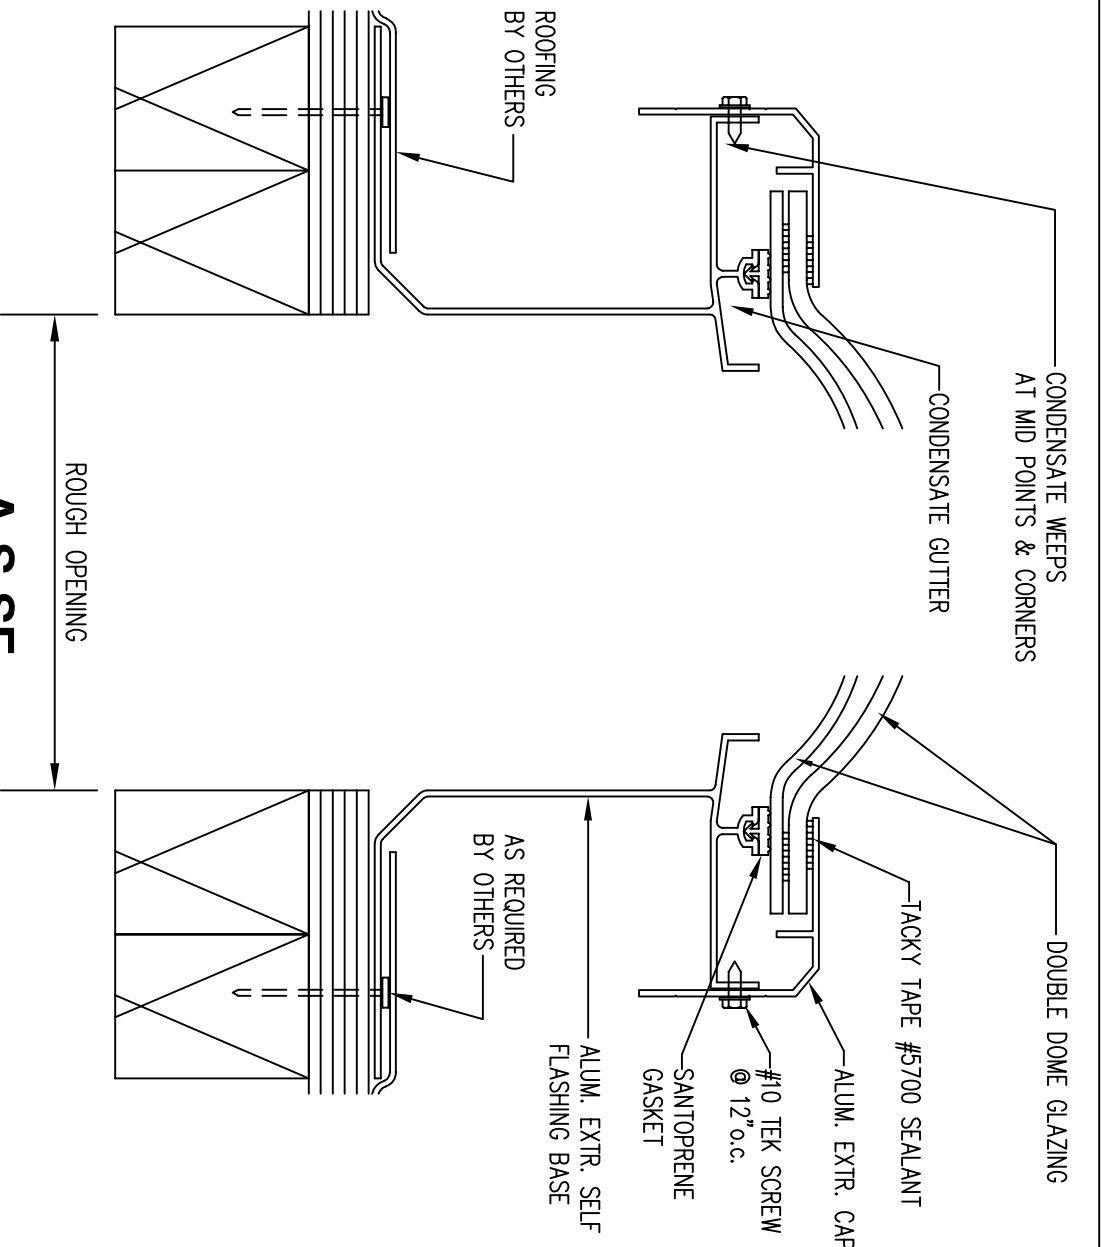

QTY.	MODEL	ROUGH OPENING	QTY.	MODEL	ROUGH OPENING
		SQUARE			RECTANGULAR
1414	14 1/4"	14 1/4" X 14 1/4"	2237	22 1/4"	22 1/4" X 37"
1919	19"	19" X 19"	2246	22 1/4"	22 1/4" X 46 1/4"
2222	22 1/4"	22 1/4" X 22 1/4"	2272	22 1/4"	22 1/4" X 72"
3030	30 1/4"	30 1/4" X 30 1/4"	2296	22 1/4"	22 1/4" X 96"
3737	37"	37" X 37"	3037	30 1/4"	30 1/4" X 37"
4242	42"	42" X 42"	3046	30 1/4"	30 1/4" X 46 1/4"
4646	46 1/4"	46 1/4" X 46 1/4"	3069	30 1/4"	30 1/4" X 69 1/2"
4848	48"	48" X 48"	3096	30 1/4"	30 1/4" X 96"
5555	55"	55" X 55"	3496	34"	34" X 96"
7070	70 1/4"	70 1/4" X 70 1/4"	3746	37"	37" X 46 1/4"
7575	75"	75" X 75"	3775	37"	37" X 75"
8484	84"	84" X 84"	3859	38"	38" X 59"
9292	92 1/2"	92 1/2" X 92 1/2"	4669	46 1/4"	46 1/4" X 69 1/2"
	RECTANGULAR		4689	46 1/4"	46 1/4" X 89 1/2"
	1422	14 1/4" X 22 1/4"	4896	48"	48" X 96"
	1446	14 1/4" X 46 1/4"	5460	54"	54" X 60"
	2230	22 1/4" X 30 1/4"	6096	60"	60" X 96"
	CUSTOM SIZE	ROUGH OPENING		CUSTOM SIZE	ROUGH OPENING

A-S-SF

SCALE: 6" = 1'-0"

PROJECT : _____

CUSTOMER : _____

APPROVED BY: _____

DATE: _____

JOB NO. : _____ **DWG. BY: O.S.** **DATE NEEDED OR SHIP BY:** _____

DATE SUB.: _____ **ALUMINUM SELF FLASHING DOUBLE DOME SKYLIGHT**